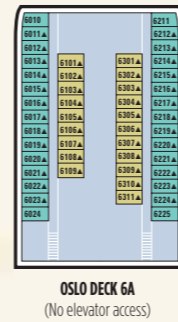

Norwegian Sun

Year Built: 2001. Gross Tonnage: 77,104. Overall Length: 853 feet. Beam: 108 feet. Draft: 26.2 feet.
Engines: Diesel Electric. Maximum Speed: 23 knots. Guests: 1,936 (double occupancy). Crew: 950.