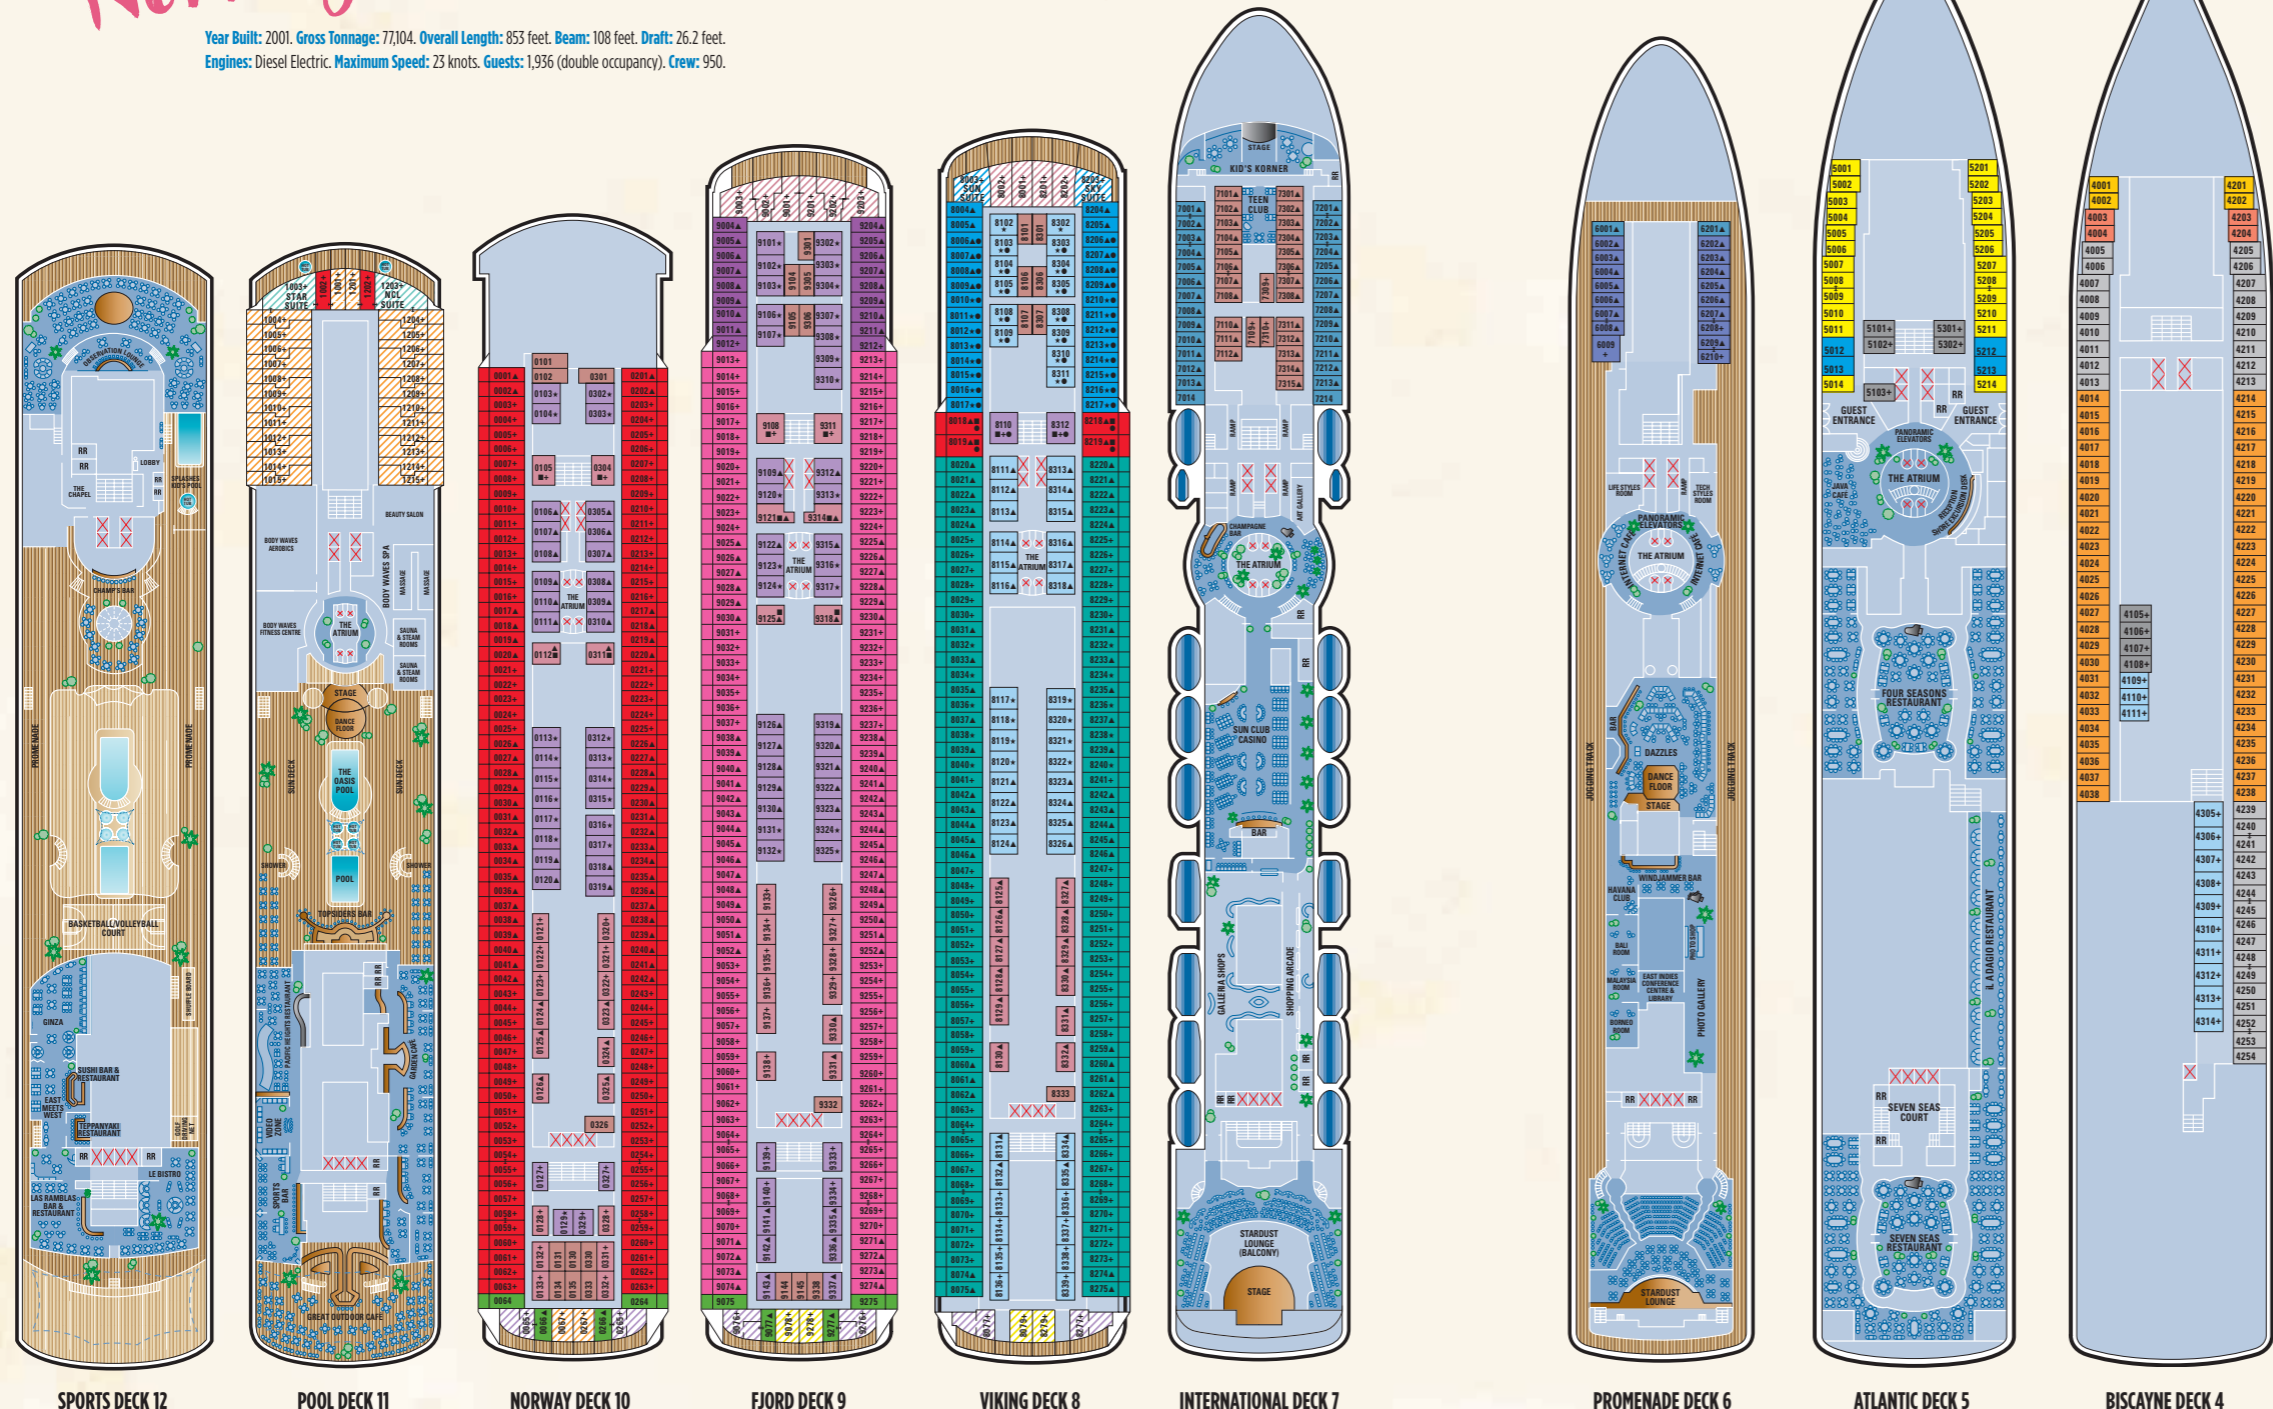

Norwegian Sun

Year Built: 2001. Gross Tonnage: 77,104. Overall Length: 853 feet. Beam: 108 feet. Draft: 26.2 feet.
Engines: Diesel Electric. Maximum Speed: 23 knots. Guests: 1,936 (double occupancy). Crew: 950.

Stateroom Features

All staterooms aboard Norwegian Sun have a TV, refrigerator, safe, duvet, bathroom with shower and hair dryer. All lower beds are convertible to a queen-size bed. All suites and penthouses feature floor-to-ceiling glass doors with private balcony.