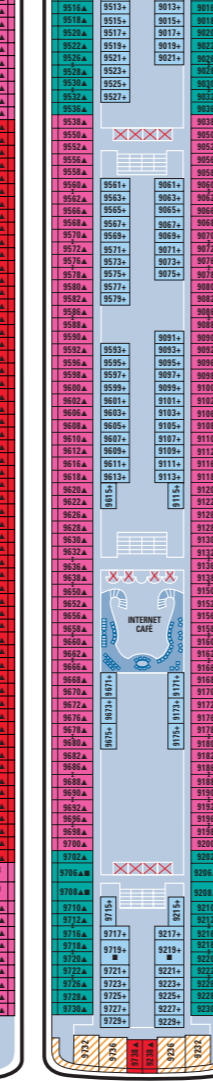

Norwegian Star

Year Built: 2001. Gross Tonnage: 91,740. Overall Length: 965 feet. Beam: 105 feet. Draft: 28 feet.
Engines: Diesel Electric. Maximum Speed: 25 knots. Guests: 2,240 (double occupancy). Crew: 1,095

Ship Facilities

Eat - 14 Dining Options

- Versailles Main Dining Room
- Aqua Main Dining Room
- Le Bistro French Restaurant*
- Ginza Asian Restaurant*
- Teppanyaki*
- Sushi*
- Cagney's Steakhouse*
- Endless Summer Restaurant*
- Market Café/Kids Café
- The SoHo Room*
- Blue Lagoon
- Topsiders Bar & Grill
- Room Service

Drink - 12 Bars/Lounges

- Spinnaker Lounge
- Star Club Casino Bar
- Carousel Bar & Night Club
- The Red Lion Pub
- Star Bar
- Starby's Champagne Bar
- Pearl Martini Lounge
- Java Café
- Bier Garten
- Topsiders Bar & Grill
- Sake Bar
- Endless Summer Bar

Play - Recreation & Amenities

- The Oasis Pool
- Indoor Lap Pool & Jacuzzi
- 6 Hot Tubs
- Splash DownKid's Pool
- Barong Spa
- Barong Fitness Centre
- Barong Juice Bar
- Jogging/Walking Track
- Basketball/Volleyball Court
- Golf Driving Net
- Star Club Casino
- Stardust Theatre
- Cinema & Auditorium
- The Galleria Shops
- Port O' Call
- Havana Club
- Wine Cellar
- The Chapel
- Shuffles Card Room
- LifeStyles Room
- The Library
- Planet Kids
- Teen Club/Video Zone
- The Boardroom & Conference Rooms
- Internet Café

Stateroom Features

All staterooms aboard Norwegian Star have a TV, refrigerator, safe, duvet, bathroom with shower and hair dryer. All lower beds are convertible to a queen-size bed. All suites and penthouses feature floor-to-ceiling glass doors with private balcony.