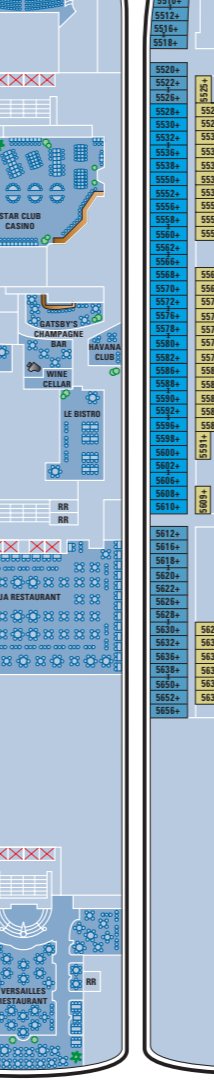

DECK 6

DECK 5