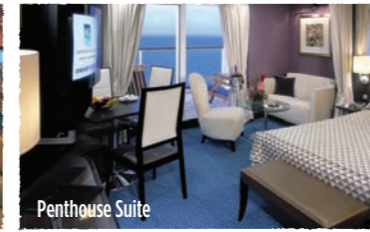

Owner's Suite

Penthouse Suite

Stateroom Features

All staterooms aboard Norwegian Star have a TV, refrigerator, safe, duvet, bathroom with shower and hair dryer. All lower beds are convertible to a queen-size bed. All suites and penthouses feature floor-to-ceiling glass doors with private balcony.