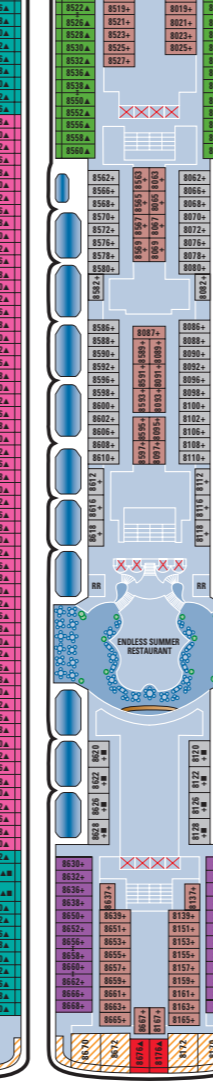

Norwegian Star

Year Built: 2001. Gross Tonnage: 91,740. Overall Length: 965 feet. Beam: 105 feet. Draft: 28 feet.
Engines: Diesel Electric. Maximum Speed: 25 knots. Guests: 2,240 (double occupancy). Crew: 1,095

Ship Facilities

Eat - 14 Dining Options

- Versailles Main Dining Room
- Aqua Main Dining Room
- Le Bistro French Restaurant*
- Ginza Asian Restaurant*
- Teppanyaki*
- Sushi*
- Cagney's Steakhouse*
- Endless Summer Restaurant*
- Market Café/Kids Café
- The SoHo Room*
- Blue Lagoon
- Topsiders Bar & Grill
- Room Service

Drink - 12 Bars/Lounges

- Spinnaker Lounge
- Star Club Casino Bar
- Carousel Bar & Night Club
- The Red Lion Pub
- Star Bar
- Starby's Champagne Bar
- Pearl Martini Lounge
- Java Café
- Bier Garten
- Topsiders Bar & Grill
- Sake Bar
- Endless Summer Bar

Play - Recreation & Amenities

- The Oasis Pool
- Indoor Lap Pool & Jacuzzi
- 6 Hot Tubs
- Splash DownKid's Pool
- Barong Spa
- Barong Fitness Centre
- Barong Juice Bar
- Jogging/Walking Track
- Basketball/Volleyball Court
- Golf Driving Net
- Star Club Casino
- Stardust Theatre
- Cinema & Auditorium
- The Galleria Shops
- Port O' Call
- Havana Club
- Wine Cellar
- The Chapel
- Shuffles Card Room
- LifeStyles Room
- The Library
- Planet Kids
- Teen Club/Video Zone
- The Boardroom & Conference Rooms
- Internet Café

Stateroom Features

All staterooms aboard Norwegian Star have a TV, refrigerator, safe, duvet, bathroom with shower and hair dryer. All lower beds are convertible to a queen-size bed. All suites and penthouses feature floor-to-ceiling glass doors with private balcony.