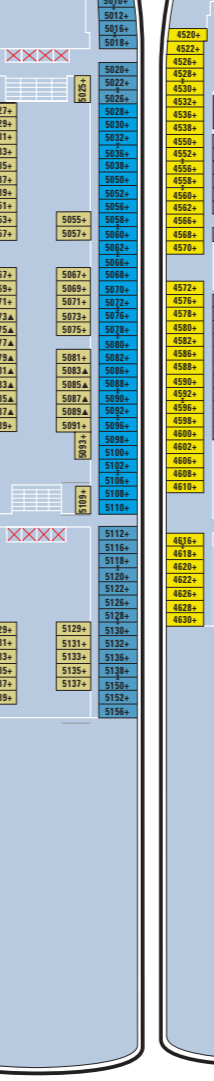

DECK 5

DECK 4