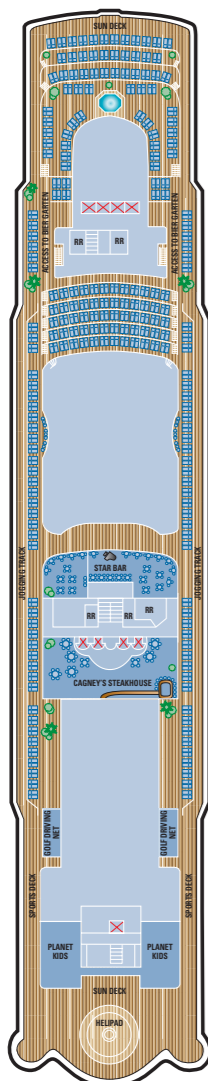

Norwegian Star

Year Built: 2001. Gross Tonnage: 91,740. Overall Length: 965 feet. Beam: 105 feet. Draft: 28 feet.
Engines: Diesel Electric. Maximum Speed: 25 knots. Guests: 2,240 (double occupancy). Crew: 1,095

Ship Facilities

Eat - 14 Dining Options

- Versailles Main Dining Room
- Aqua Main Dining Room
- Le Bistro French Restaurant*
- Ginza Asian Restaurant*
- Teppanyaki*
- Sushi*
- Cagney's Steakhouse*
- Endless Summer Restaurant*
- Market Café/Kids Café
- The SoHo Room*
- Blue Lagoon
- Topsiders Bar & Grill
- Room Service

Drink - 12 Bars/Lounges

- Spinnaker Lounge
- Star Club Casino Bar
- Carousel Bar & Night Club
- The Red Lion Pub
- Star Bar
- Starby's Champagne Bar
- Pearl Martini Lounge
- Java Café
- Bier Garten
- Topsiders Bar & Grill
- Sake Bar
- Endless Summer Bar

Play - Recreation & Amenities

- The Oasis Pool
- Indoor Lap Pool & Jacuzzi
- 6 Hot Tubs
- Splash DownKid's Pool
- Barong Spa
- Barong Fitness Centre
- Barong Juice Bar
- Jogging/Walking Track
- Basketball/Volleyball Court
- Golf Driving Net
- Star Club Casino
- Stardust Theatre
- Cinema & Auditorium
- The Galleria Shops
- Port O' Call
- Havana Club
- Wine Cellar
- The Chapel
- Shuffles Card Room
- LifeStyles Room
- The Library
- Planet Kids
- Teen Club/Video Zone
- The Boardroom & Conference Rooms
- Internet Café

Stateroom Features

All staterooms aboard Norwegian Star have a TV, refrigerator, safe, duvet, bathroom with shower and hair dryer. All lower beds are convertible to a queen-size bed. All suites and penthouses feature floor-to-ceiling glass doors with private balcony.