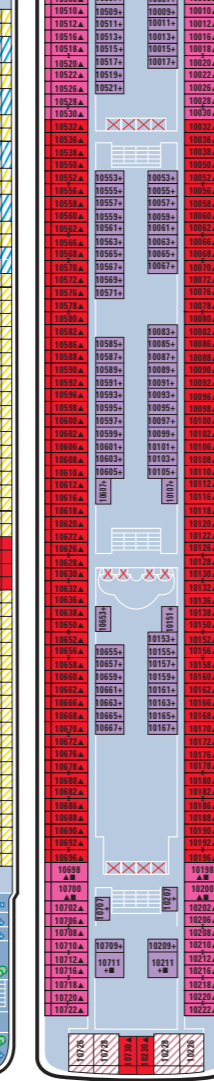

Norwegian Star

Year Built: 2001. Gross Tonnage: 91,740. Overall Length: 965 feet. Beam: 105 feet. Draft: 28 feet.
Engines: Diesel Electric. Maximum Speed: 25 knots. Guests: 2,240 (double occupancy). Crew: 1,095

Ship Facilities

Eat - 14 Dining Options

- Versailles Main Dining Room
- Aqua Main Dining Room
- Le Bistro French Restaurant*
- Ginza Asian Restaurant*
- Teppanyaki*
- Sushi*
- Cagney's Steakhouse*
- Endless Summer Restaurant*
- Market Café/Kids Café
- The SoHo Room*
- Blue Lagoon
- Topsiders Bar & Grill
- Room Service

Drink - 12 Bars/Lounges

- Spinnaker Lounge
- Star Club Casino Bar
- Carousel Bar & Night Club
- The Red Lion Pub
- Star Bar
- Starby's Champagne Bar
- Pearl Martini Lounge
- Java Café
- Bier Garten
- Topsiders Bar & Grill
- Sake Bar
- Endless Summer Bar

Play - Recreation & Amenities

- The Oasis Pool
- Indoor Lap Pool & Jacuzzi
- 6 Hot Tubs
- Splash DownKid's Pool
- Barong Spa
- Barong Fitness Centre
- Barong Juice Bar
- Jogging/Walking Track
- Basketball/Volleyball Court
- Golf Driving Net
- Star Club Casino
- Stardust Theatre
- Cinema & Auditorium
- The Galleria Shops
- Port O' Call
- Havana Club
- Wine Cellar
- The Chapel
- Shuffles Card Room
- LifeStyles Room
- The Library
- Planet Kids
- Teen Club/Video Zone
- The Boardroom & Conference Rooms
- Internet Café

Stateroom Features

All staterooms aboard Norwegian Star have a TV, refrigerator, safe, duvet, bathroom with shower and hair dryer. All lower beds are convertible to a queen-size bed. All suites and penthouses feature floor-to-ceiling glass doors with private balcony.