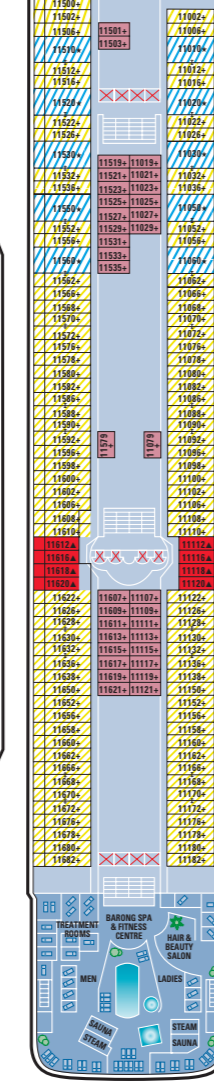

Norwegian Star

Year Built: 2001. Gross Tonnage: 91,740. Overall Length: 965 feet. Beam: 105 feet. Draft: 28 feet.
Engines: Diesel Electric. Maximum Speed: 25 knots. Guests: 2,240 (double occupancy). Crew: 1,095

Ship Facilities

Eat - 14 Dining Options

- Versailles Main Dining Room
- Aqua Main Dining Room
- Le Bistro French Restaurant*
- Ginza Asian Restaurant*
- Teppanyaki*
- Sushi*
- Cagney's Steakhouse*
- Endless Summer Restaurant*
- Market Café/Kids Café
- The SoHo Room*
- Blue Lagoon
- Topsiders Bar & Grill
- Room Service

Drink - 12 Bars/Lounges

- Spinnaker Lounge
- Star Club Casino Bar
- Carousel Bar & Night Club
- The Red Lion Pub
- Star Bar
- Starby's Champagne Bar
- Pearl Martini Lounge
- Java Café
- Bier Garten
- Topsiders Bar & Grill
- Sake Bar
- Endless Summer Bar

Play - Recreation & Amenities

- The Oasis Pool
- Indoor Lap Pool & Jacuzzi
- 6 Hot Tubs
- Splash DownKid's Pool
- Barong Spa
- Barong Fitness Centre
- Barong Juice Bar
- Jogging/Walking Track
- Basketball/Volleyball Court
- Golf Driving Net
- Star Club Casino
- Stardust Theatre
- Cinema & Auditorium
- The Galleria Shops
- Port O' Call
- Havana Club
- Wine Cellar
- The Chapel
- Shuffles Card Room
- LifeStyles Room
- The Library
- Planet Kids
- Teen Club/Video Zone
- The Boardroom & Conference Rooms
- Internet Café

Stateroom Features

All staterooms aboard Norwegian Star have a TV, refrigerator, safe, duvet, bathroom with shower and hair dryer. All lower beds are convertible to a queen-size bed. All suites and penthouses feature floor-to-ceiling glass doors with private balcony.