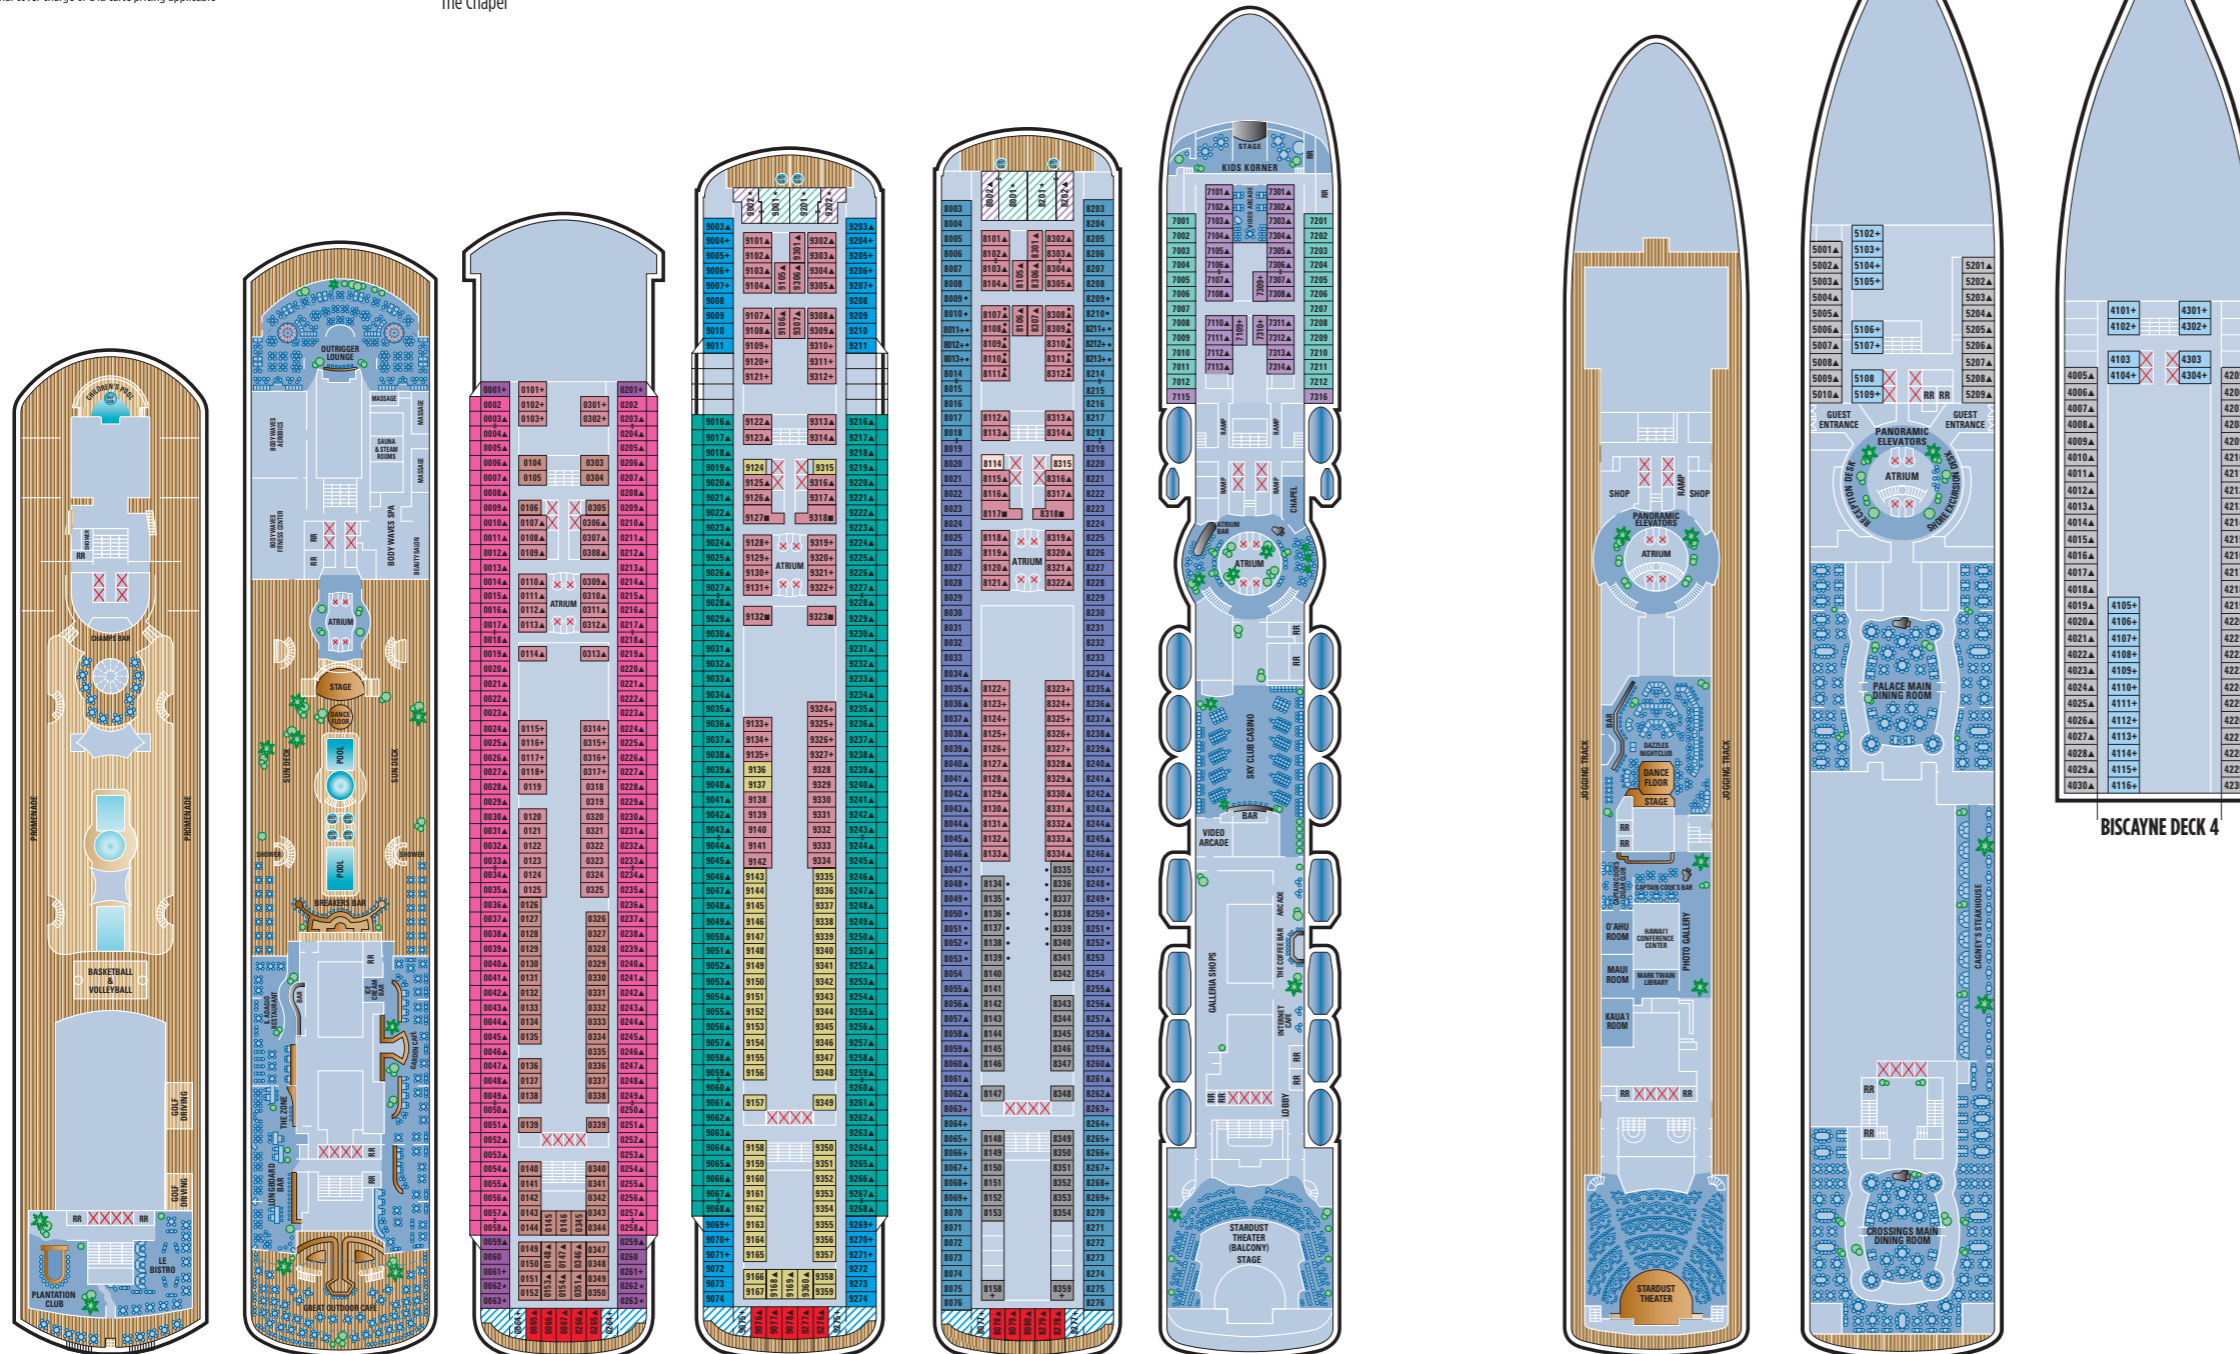

Norwegian Sky

Year Built: 1999. Gross Tonnage: 77,104. Overall Length: 848 feet. Beam: 118 feet. Draft: 26 feet.
Engines: Diesel Electric. Maximum Speed: 24 knots. Guests: 2,002 (double occupancy). Crew: 920.

Ship Facilities

Eat - 7 Dining Options   Drink - 10 Bars/Lounges   Play - Recreation & Amenities

Palace Main Dining Room	Outrigger Lounge	The Oasis Pool	LifeStyles Room
Crossings Main Dining Room	Dazzles Nightclub	5 Hot Tubs	Art Gallery
Le Bistro French Restaurant*	Plantation Club	Splashes Kid's Pool	Mark Twain Library
Il Adagio Restaurant*	Longboard Bar	Body Waves Spa	Kid's Korner
Cagney's Steakhouse*	Captain Cook's Bar	Body Waves Fitness Centre	Teen Club
Garden Café/Great Outdoor Café	Atrium Bar	Jogging/Walking Track	Video Arcade
Room Service	The Coffee Bar	Basketball/Volleyball Court	Hawaii Meeting Rooms
	Breakers Bar	Table Tennis	Captain Cook's Cigar Club
	Champs Bar	Golf Driving Net	Internet Café
	Sky Club Casino Bar	Sky Club Casino	Photo Gallery
		Galleria Shops	Stardust Lounge
		The Chapel	

OSLO DECK 6A
(No elevator access)

SPORTS DECK 12

POOL DECK 11

NORWAY DECK 10

FJORD DECK 9

VIKING DECK 8

INTERNATIONAL DECK 7

PROMENADE DECK 6

ATLANTIC DECK 5

BISCAYNE DECK 4

Stateroom Features

All staterooms aboard Norwegian Sky have a TV, refrigerator, safe, duvet, bathroom with shower and hair dryer. All lower beds are convertible to a queen-size bed. All suites and penthouses feature floor-to-ceiling glass doors with private balcony.

- **AA OWNER'S SUITE** Fjord, Viking Decks Living room with dining table, private balcony with hot tub, separate bedroom with two lower beds that convert to a queen-size bed, walk-in wardrobe and luxury bathroom with bath and separate shower. Butler service and concierge available.
- **AB PENTHOUSE** Norway, Fjord, Viking Decks Sitting area, private balcony, two room suite with two lower beds that convert to a queen-size bed, luxury bathroom with whirlpool bath and shower. Butler service and concierge available.
- **AC PENTHOUSE** Fjord, Viking Decks Sitting area, private balcony, two lower beds that convert to a queen-size bed, walk-in wardrobe and luxury bathroom with shower. Butler service and concierge available.
- **BA BALCONY STATEROOM** Norway, Fjord, Viking Decks Two lower beds, sitting area, floor-to-ceiling glass door opens to private balcony.
- **BB BALCONY STATEROOM** Norway Deck Two lower beds, sitting area, floor-to-ceiling glass door opens to private balcony.
- **BC BALCONY STATEROOM** Fjord Deck Two lower beds, sitting area, floor-to-ceiling glass door opens to private balcony.
- **C OCEANVIEW STATEROOM** Norway Deck Two lower beds, sitting area, picture window.
- **D OCEANVIEW STATEROOM** Fjord Deck Two lower beds, sitting area, picture window.
- **EE OCEANVIEW STATEROOM** Viking Deck Two lower beds, sitting area, large porthole (partially obstructed view).
- **E OCEANVIEW STATEROOM** Viking Deck Two lower beds, sitting area, picture window or large porthole (partially obstructed view).
- **FF OCEANVIEW STATEROOM** International Deck Two lower beds, sitting area, picture window or large porthole.
- **F OCEANVIEW STATEROOM** Oslo Deck Two lower beds, sitting area, picture window or large porthole (no elevator access to this deck).
- **G OCEANVIEW STATEROOM** Atlantic, Biscayne Decks Two lower beds, sitting area, large porthole.
- **II SUPERIOR INSIDE STATEROOM** Norway, Fjord, Viking Decks Two lower beds, sitting area.
- **I SUPERIOR INSIDE STATEROOM** International Deck Two lower beds, sitting area.
- **JJ SUPERIOR INSIDE STATEROOM** Atlantic, Biscayne Decks Two lower beds, sitting area.
- **J INSIDE STATEROOM** Norway Deck Two lower beds, sitting area.
- **KK INSIDE STATEROOM** Fjord Deck Two lower beds, sitting area.
- **K INSIDE STATEROOM** Viking Deck Two lower beds, sitting area.

● Indicates Family Friendly Accommodation designed with your family's comfort in mind

Your Symbols Explained