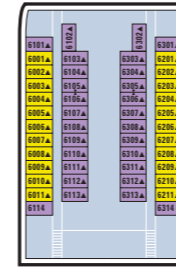

OSLO DECK 6A
(No elevator access)