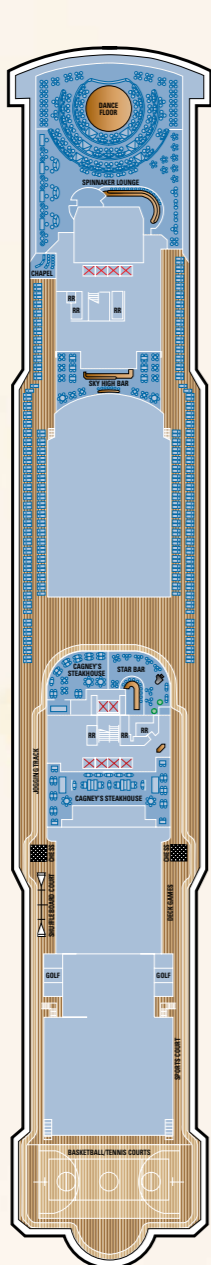

Norwegian Gem

Ship Facilities

Eat - 13 Dining Options

- Grand Pacific Main Dining Room
- Magenta Main Dining Room
- Le Bistro French Restaurant*
- Orchid Garden Asian Restaurant*
- Cagney's Steakhouse*
- Tequila Tapas & Salsa Restaurant
- Garden Café/Great Outdoors
- La Cucina Italian Restaurant*
- Blue Lagoon
- Teppanyaki*
- Topsiders Bar & Grill
- Sushi*
- Room Service

Drink - 11 Bars & Lounges

- Spinnaker Lounge
- Gem Club Casino Bar
- Bliss Ultra Lounge & Nightclub
- Maltings Beer & Whisky Bar
- Star Bar
- Magnum's Champagne & Wine Bar
- Java Café
- Shakers Martini & Cocktail Bar
- Bali Hai Bar & Grill
- Topsiders Bar & Grill
- The Great Outdoors

Play - Recreation & Amenities

- Stardust Theatre
- Tree Tops Kid's Club
- The Leopard Lounge
- Video Arcade
- Kid's Pool
- Ice Cream Bar
- Crystal Atrium
- Trade Routes Boutiques
- Meeting Rooms
- The Chapel
- LifeStyle Room
- Art Gallery & Internet Café
- Corona Cigar Club
- Bowling Alley
- Climbing Wall

Year Built: 2007. Gross Tonnage: 93,000. Overall Length: 965 feet. Beam: 105 feet. Draft: 27 feet.
Engines: Diesel Electric. Maximum Speed: 25 knots. Guests: 2,380 (double occupancy). Crew: 1,154.

DECK 13

Stateroom Features

All staterooms aboard Norwegian Gem have a TV, refrigerator, safe, duvet, bathroom with shower and hair dryer. All lower beds are convertible to a queen-size bed. All suites and penthouses feature floor-to-ceiling glass doors with private balcony.