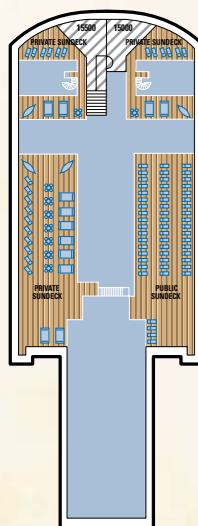

Norwegian Gem

Ship Facilities

Eat - 13 Dining Options

- Grand Pacific Main Dining Room
- Magenta Main Dining Room
- Le Bistro French Restaurant*
- Orchid Garden Asian Restaurant*
- Cagney's Steakhouse*
- Tequila Tapas & Salsa Restaurant
- Garden Café/Great Outdoors
- La Cucina Italian Restaurant*
- Blue Lagoon
- Teppanyaki*
- Topsiders Bar & Grill
- Sushi*
- Room Service

Drink - 11 Bars & Lounges

- Spinnaker Lounge
- Gem Club Casino Bar
- Bliss Ultra Lounge & Nightclub
- Maltings Beer & Whisky Bar
- Star Bar
- Magnum's Champagne & Wine Bar
- Java Café
- Shakers Martini & Cocktail Bar
- Bali Hai Bar & Grill
- Topsiders Bar & Grill
- The Great Outdoors

Play - Recreation & Amenities

- Stardust Theatre
- Tree Tops Kid's Club
- The Leopard Lounge
- Video Arcade
- Kid's Pool
- Ice Cream Bar
- Crystal Atrium
- Trade Routes Boutiques
- Meeting Rooms
- The Chapel
- LifeStyle Room
- Art Gallery & Internet Café
- Corona Cigar Club
- Bowling Alley
- Climbing Wall

Year Built: 2007. Gross Tonnage: 93,000. Overall Length: 965 feet. Beam: 105 feet. Draft: 27 feet.
Engines: Diesel Electric. Maximum Speed: 25 knots. Guests: 2,380 (double occupancy). Crew: 1,154.

DECK 15

Stateroom Features

All staterooms aboard Norwegian Gem have a TV, refrigerator, safe, duvet, bathroom with shower and hair dryer. All lower beds are convertible to a queen-size bed. All suites and penthouses feature floor-to-ceiling glass doors with private balcony.