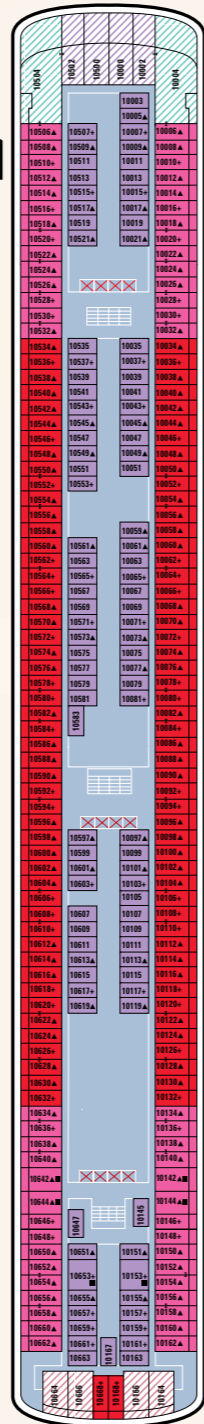

Norwegian Gem

Ship Facilities

Eat - 13 Dining Options

- Grand Pacific Main Dining Room
- Magenta Main Dining Room
- Le Bistro French Restaurant*
- Orchid Garden Asian Restaurant*
- Cagney's Steakhouse*
- Tequila Tapas & Salsa Restaurant
- Garden Café/Great Outdoors
- La Cucina Italian Restaurant*
- Blue Lagoon
- Teppanyaki*
- Topsiders Bar & Grill
- Sushi*
- Room Service

Drink - 11 Bars & Lounges

- Spinnaker Lounge
- Gem Club Casino Bar
- Bliss Ultra Lounge & Nightclub
- Maltings Beer & Whisky Bar
- Star Bar
- Magnum's Champagne & Wine Bar
- Java Café
- Shakers Martini & Cocktail Bar
- Bali Hai Bar & Grill
- Topsiders Bar & Grill
- The Great Outdoors

Play - Recreation & Amenities

- Stardust Theatre
- Tree Tops Kid's Club
- The Leopard Lounge
- Video Arcade
- Kid's Pool
- Ice Cream Bar
- Crystal Atrium
- Trade Routes Boutiques
- Meeting Rooms
- The Chapel
- LifeStyle Room
- Art Gallery & Internet Café
- Corona Cigar Club
- Bowling Alley
- Climbing Wall

Year Built: 2007. Gross Tonnage: 93,000. Overall Length: 965 feet. Beam: 105 feet. Draft: 27 feet.
Engines: Diesel Electric. Maximum Speed: 25 knots. Guests: 2,380 (double occupancy). Crew: 1,154.

DECK 10

Stateroom Features

All staterooms aboard Norwegian Gem have a TV, refrigerator, safe, duvet, bathroom with shower and hair dryer. All lower beds are convertible to a queen-size bed. All suites and penthouses feature floor-to-ceiling glass doors with private balcony.