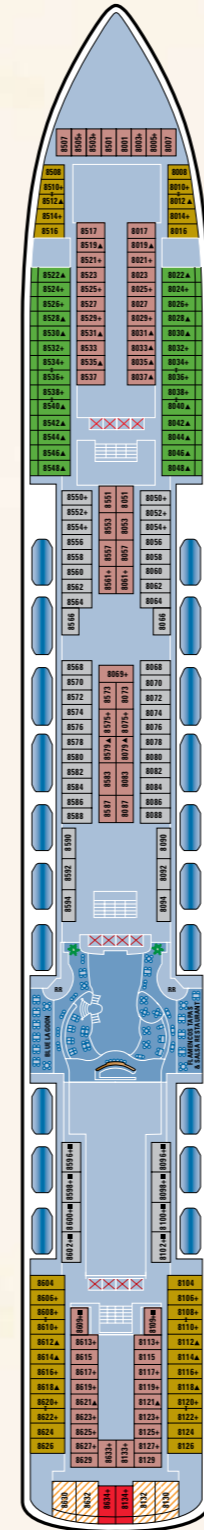

Balcony Stateroom

DECK 8