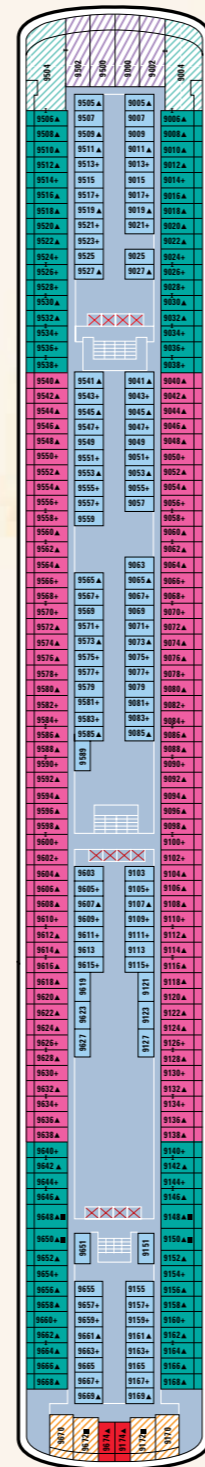

Norwegian Gem

Ship Facilities

Eat - 13 Dining Options

- Grand Pacific Main Dining Room
- Magenta Main Dining Room
- Le Bistro French Restaurant*
- Orchid Garden Asian Restaurant*
- Cagney's Steakhouse*
- Tequila Tapas & Salsa Restaurant
- Garden Café/Great Outdoors
- La Cucina Italian Restaurant*
- Blue Lagoon
- Teppanyaki*
- Topsiders Bar & Grill
- Sushi*
- Room Service

Drink - 11 Bars & Lounges

- Spinnaker Lounge
- Gem Club Casino Bar
- Bliss Ultra Lounge & Nightclub
- Maltings Beer & Whisky Bar
- Star Bar
- Magnum's Champagne & Wine Bar
- Java Café
- Shakers Martini & Cocktail Bar
- Bali Hai Bar & Grill
- Topsiders Bar & Grill
- The Great Outdoors

Play - Recreation & Amenities

- Stardust Theatre
- Tree Tops Kid's Club
- The Leopard Lounge
- Video Arcade
- Kid's Pool
- Ice Cream Bar
- Crystal Atrium
- Trade Routes Boutiques
- Meeting Rooms
- The Chapel
- LifeStyle Room
- Art Gallery & Internet Café
- Corona Cigar Club
- Bowling Alley
- Climbing Wall

Year Built: 2007. Gross Tonnage: 93,000. Overall Length: 965 feet. Beam: 105 feet. Draft: 27 feet.
Engines: Diesel Electric. Maximum Speed: 25 knots. Guests: 2,380 (double occupancy). Crew: 1,154.

DECK 9

Stateroom Features

All staterooms aboard Norwegian Gem have a TV, refrigerator, safe, duvet, bathroom with shower and hair dryer. All lower beds are convertible to a queen-size bed. All suites and penthouses feature floor-to-ceiling glass doors with private balcony.