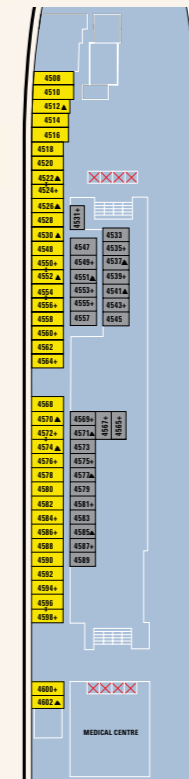

DECK 4

Stateroom Features

All staterooms aboard Norwegian Gem have a TV, refrigerator, safe, duvet, bathroom with shower and hair dryer. All lower beds are convertible to a queen-size bed. All suites and penthouses feature floor-to-ceiling glass doors with private balcony.