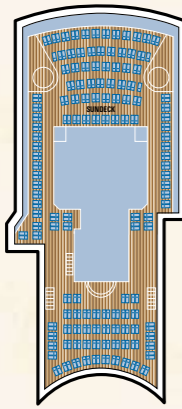

Norwegian Gem

Ship Facilities

Eat - 13 Dining Options

- Grand Pacific Main Dining Room
- Magenta Main Dining Room
- Le Bistro French Restaurant*
- Orchid Garden Asian Restaurant*
- Cagney's Steakhouse*
- Tequila Tapas & Salsa Restaurant
- Garden Café/Great Outdoors
- La Cucina Italian Restaurant*
- Blue Lagoon
- Teppanyaki*
- Topsiders Bar & Grill
- Sushi*
- Room Service

Drink - 11 Bars & Lounges

- Spinnaker Lounge
- Gem Club Casino Bar
- Bliss Ultra Lounge & Nightclub
- Maltings Beer & Whisky Bar
- Star Bar
- Magnum's Champagne & Wine Bar
- Java Café
- Shakers Martini & Cocktail Bar
- Bali Hai Bar & Grill
- Topsiders Bar & Grill
- The Great Outdoors

Play - Recreation & Amenities

- Stardust Theatre
- Tree Tops Kid's Club
- The Leopard Lounge
- Video Arcade
- Kid's Pool
- Ice Cream Bar
- Crystal Atrium
- Trade Routes Boutiques
- Meeting Rooms
- The Chapel
- LifeStyle Room
- Art Gallery & Internet Café
- Corona Cigar Club
- Bowling Alley
- Climbing Wall

Year Built: 2007. Gross Tonnage: 93,000. Overall Length: 965 feet. Beam: 105 feet. Draft: 27 feet.
Engines: Diesel Electric. Maximum Speed: 25 knots. Guests: 2,380 (double occupancy). Crew: 1,154.

DECK 15

Stateroom Features

All staterooms aboard Norwegian Gem have a TV, refrigerator, safe, duvet, bathroom with shower and hair dryer. All lower beds are convertible to a queen-size bed. All suites and penthouses feature floor-to-ceiling glass doors with private balcony.