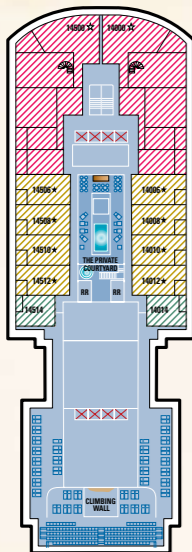

Norwegian Gem

Ship Facilities

Eat - 13 Dining Options

- Grand Pacific Main Dining Room
- Magenta Main Dining Room
- Le Bistro French Restaurant*
- Orchid Garden Asian Restaurant*
- Cagney's Steakhouse*
- Tequila Tapas & Salsa Restaurant
- Garden Café/Great Outdoors
- La Cucina Italian Restaurant*
- Blue Lagoon
- Teppanyaki*
- Topsiders Bar & Grill
- Sushi*
- Room Service

Drink - 11 Bars & Lounges

- Spinnaker Lounge
- Gem Club Casino Bar
- Bliss Ultra Lounge & Nightclub
- Maltings Beer & Whisky Bar
- Star Bar
- Magnum's Champagne & Wine Bar
- Java Café
- Shakers Martini & Cocktail Bar
- Bali Hai Bar & Grill
- Topsiders Bar & Grill
- The Great Outdoors

Play - Recreation & Amenities

- Stardust Theatre
- Tree Tops Kid's Club
- The Leopard Lounge
- Video Arcade
- Kid's Pool
- Ice Cream Bar
- Crystal Atrium
- Trade Routes Boutiques
- Meeting Rooms
- The Chapel
- LifeStyle Room
- Art Gallery & Internet Café
- Corona Cigar Club
- Bowling Alley
- Climbing Wall

Year Built: 2007. Gross Tonnage: 93,000. Overall Length: 965 feet. Beam: 105 feet. Draft: 27 feet.
Engines: Diesel Electric. Maximum Speed: 25 knots. Guests: 2,380 (double occupancy). Crew: 1,154.

DECK 14

Stateroom Features

All staterooms aboard Norwegian Gem have a TV, refrigerator, safe, duvet, bathroom with shower and hair dryer. All lower beds are convertible to a queen-size bed. All suites and penthouses feature floor-to-ceiling glass doors with private balcony.