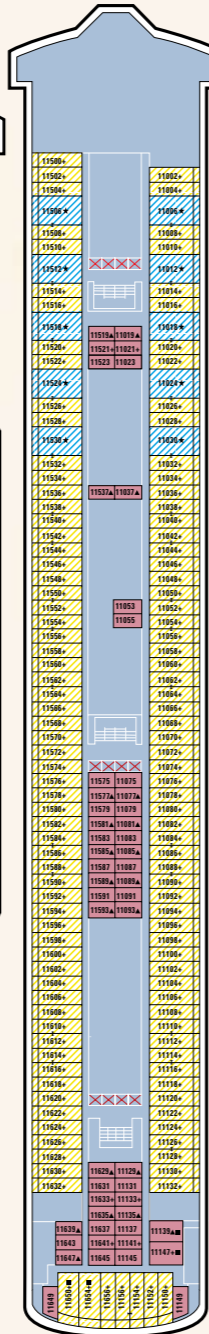

Norwegian Gem

Ship Facilities

Eat - 13 Dining Options

- Grand Pacific Main Dining Room
- Magenta Main Dining Room
- Le Bistro French Restaurant*
- Orchid Garden Asian Restaurant*
- Cagney's Steakhouse*
- Tequila Tapas & Salsa Restaurant
- Garden Café/Great Outdoors
- La Cucina Italian Restaurant*
- Blue Lagoon
- Teppanyaki*
- Topsiders Bar & Grill
- Sushi*
- Room Service

Drink - 11 Bars & Lounges

- Spinnaker Lounge
- Gem Club Casino Bar
- Bliss Ultra Lounge & Nightclub
- Maltings Beer & Whisky Bar
- Star Bar
- Magnum's Champagne & Wine Bar
- Java Café
- Shakers Martini & Cocktail Bar
- Bali Hai Bar & Grill
- Topsiders Bar & Grill
- The Great Outdoors

Play - Recreation & Amenities

- Stardust Theatre
- Tree Tops Kid's Club
- The Leopard Lounge
- Video Arcade
- Kid's Pool
- Ice Cream Bar
- Crystal Atrium
- Trade Routes Boutiques
- Meeting Rooms
- The Chapel
- LifeStyle Room
- Art Gallery & Internet Café
- Corona Cigar Club
- Bowling Alley
- Climbing Wall

Year Built: 2007. Gross Tonnage: 93,000. Overall Length: 965 feet. Beam: 105 feet. Draft: 27 feet.
Engines: Diesel Electric. Maximum Speed: 25 knots. Guests: 2,380 (double occupancy). Crew: 1,154.

DECK 11

Stateroom Features

All staterooms aboard Norwegian Gem have a TV, refrigerator, safe, duvet, bathroom with shower and hair dryer. All lower beds are convertible to a queen-size bed. All suites and penthouses feature floor-to-ceiling glass doors with private balcony.