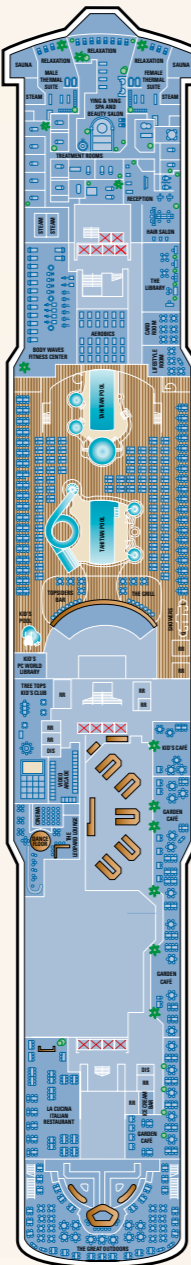

Norwegian Gem

Ship Facilities

Eat - 13 Dining Options

- Grand Pacific Main Dining Room
- Magenta Main Dining Room
- Le Bistro French Restaurant*
- Orchid Garden Asian Restaurant*
- Cagney's Steakhouse*
- Tequila Tapas & Salsa Restaurant
- Garden Café/Great Outdoors
- La Cucina Italian Restaurant*
- Blue Lagoon
- Teppanyaki*
- Topsiders Bar & Grill
- Sushi*
- Room Service

Drink - 11 Bars & Lounges

- Spinnaker Lounge
- Gem Club Casino Bar
- Bliss Ultra Lounge & Nightclub
- Maltings Beer & Whisky Bar
- Star Bar
- Magnum's Champagne & Wine Bar
- Java Café
- Shakers Martini & Cocktail Bar
- Bali Hai Bar & Grill
- Topsiders Bar & Grill
- The Great Outdoors

Play - Recreation & Amenities

- Stardust Theatre
- Tree Tops Kid's Club
- The Leopard Lounge
- Video Arcade
- Kid's Pool
- Ice Cream Bar
- Crystal Atrium
- Trade Routes Boutiques
- Meeting Rooms
- The Chapel
- LifeStyle Room
- Art Gallery & Internet Café
- Corona Cigar Club
- Bowling Alley
- Climbing Wall

Year Built: 2007. Gross Tonnage: 93,000. Overall Length: 965 feet. Beam: 105 feet. Draft: 27 feet.
Engines: Diesel Electric. Maximum Speed: 25 knots. Guests: 2,380 (double occupancy). Crew: 1,154.

DECK 12

Stateroom Features

All staterooms aboard Norwegian Gem have a TV, refrigerator, safe, duvet, bathroom with shower and hair dryer. All lower beds are convertible to a queen-size bed. All suites and penthouses feature floor-to-ceiling glass doors with private balcony.