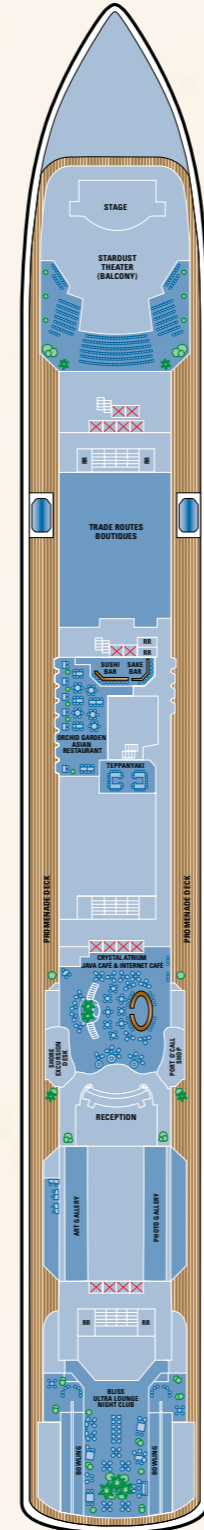

Balcony Stateroom

DECK 7