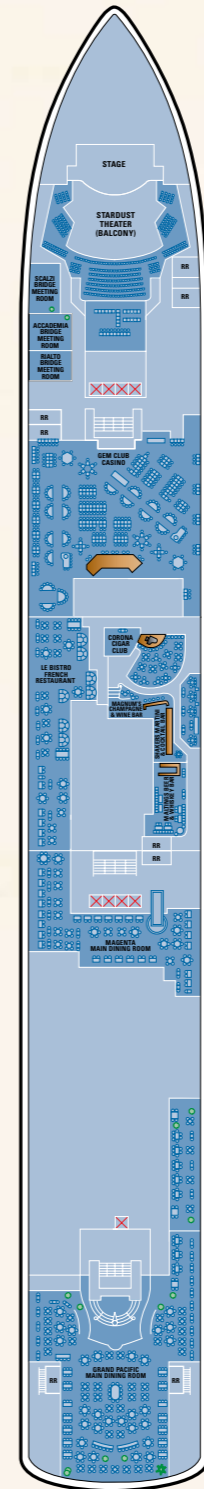

Norwegian Gem

Ship Facilities

Eat - 13 Dining Options

- Grand Pacific Main Dining Room
- Magenta Main Dining Room
- Le Bistro French Restaurant*
- Orchid Garden Asian Restaurant*
- Cagney's Steakhouse*
- Tequila Tapas & Salsa Restaurant
- Garden Café/Great Outdoors
- La Cucina Italian Restaurant*
- Blue Lagoon
- Teppanyaki*
- Topsiders Bar & Grill
- Sushi*
- Room Service

Drink - 11 Bars & Lounges

- Spinnaker Lounge
- Gem Club Casino Bar
- Bliss Ultra Lounge & Nightclub
- Maltings Beer & Whisky Bar
- Star Bar
- Magnum's Champagne & Wine Bar
- Java Café
- Shakers Martini & Cocktail Bar
- Bali Hai Bar & Grill
- Topsiders Bar & Grill
- The Great Outdoors

Play - Recreation & Amenities

- Stardust Theatre
- Tree Tops Kid's Club
- The Leopard Lounge
- Video Arcade
- Kid's Pool
- Ice Cream Bar
- Crystal Atrium
- Trade Routes Boutiques
- Meeting Rooms
- The Chapel
- LifeStyle Room
- Art Gallery & Internet Café
- Corona Cigar Club
- Bowling Alley
- Climbing Wall

Year Built: 2007. Gross Tonnage: 93,000. Overall Length: 965 feet. Beam: 105 feet. Draft: 27 feet.
Engines: Diesel Electric. Maximum Speed: 25 knots. Guests: 2,380 (double occupancy). Crew: 1,154.

DECK 6

Stateroom Features

All staterooms aboard Norwegian Gem have a TV, refrigerator, safe, duvet, bathroom with shower and hair dryer. All lower beds are convertible to a queen-size bed. All suites and penthouses feature floor-to-ceiling glass doors with private balcony.