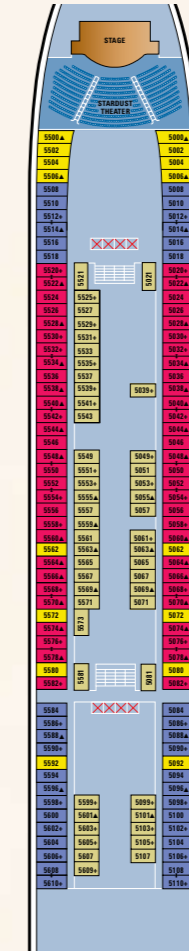

Norwegian Gem

Ship Facilities

Eat - 13 Dining Options

- Grand Pacific Main Dining Room
- Magenta Main Dining Room
- Le Bistro French Restaurant*
- Orchid Garden Asian Restaurant*
- Cagney's Steakhouse*
- Tequila Tapas & Salsa Restaurant
- Garden Café/Great Outdoors
- La Cucina Italian Restaurant*
- Blue Lagoon
- Teppanyaki*
- Topsiders Bar & Grill
- Sushi*
- Room Service

Drink - 11 Bars & Lounges

- Spinnaker Lounge
- Gem Club Casino Bar
- Bliss Ultra Lounge & Nightclub
- Maltings Beer & Whisky Bar
- Star Bar
- Magnum's Champagne & Wine Bar
- Java Café
- Shakers Martini & Cocktail Bar
- Bali Hai Bar & Grill
- Topsiders Bar & Grill
- The Great Outdoors

Play - Recreation & Amenities

- Stardust Theatre
- Tree Tops Kid's Club
- The Leopard Lounge
- Video Arcade
- Kid's Pool
- Ice Cream Bar
- Crystal Atrium
- Trade Routes Boutiques
- Meeting Rooms
- The Chapel
- LifeStyle Room
- Art Gallery & Internet Café
- Corona Cigar Club
- Bowling Alley
- Climbing Wall

Year Built: 2007. Gross Tonnage: 93,000. Overall Length: 965 feet. Beam: 105 feet. Draft: 27 feet.
Engines: Diesel Electric. Maximum Speed: 25 knots. Guests: 2,380 (double occupancy). Crew: 1,154.

DECK 5

Stateroom Features

All staterooms aboard Norwegian Gem have a TV, refrigerator, safe, duvet, bathroom with shower and hair dryer. All lower beds are convertible to a queen-size bed. All suites and penthouses feature floor-to-ceiling glass doors with private balcony.